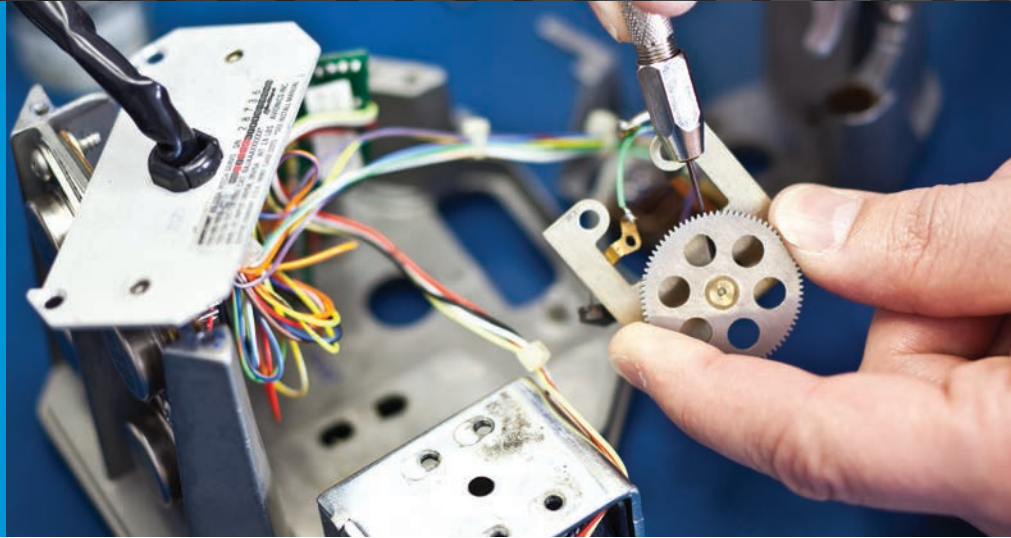

Factory-Authorized Service Center

Nav/Com Radios and System Capabilities

VHF Comm Transceiver/NAV

KX 155
KX 155A
KX 165
KX 165A

KX 155A

Update or repair your BendixKing Nav/Comm Transceiver with LED/LCD displays. Service includes comprehensive evaluation, replacement of gas discharge displays and minor repairs utilizing BendixKing authorized parts, cleaning and recertification.

Factory-Authorized
Service Center

Autopilot and Avionics Systems Capabilities

- Extensive exchange pool
- Quick turn
- Technical Support
- Comprehensive overhaul and repair
- Two convenient locations in
Wichita, Kansas and Van Nuys, California
- Expert technicians;
20-year experience average
- BendixKing authorized parts